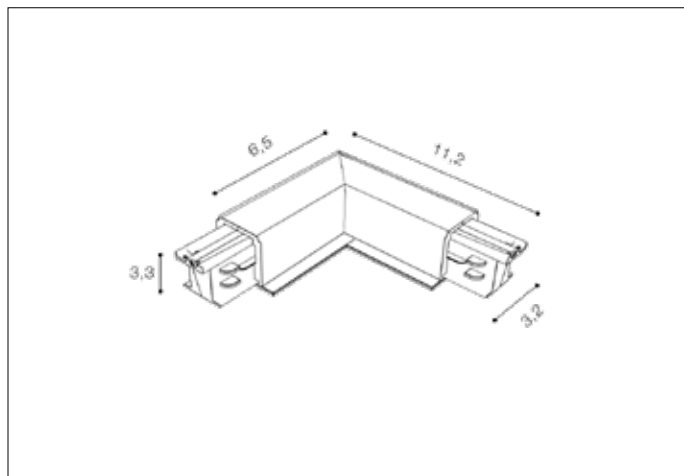

TRACK 3LINE L CONNECTOR RIGHT GIPS BK
AZ4298, EAN 5901238442981

Dimensions height / width / length [cm] **Product Specifications**

Product	3,3 x 11,2 x 6,50 ~ 11,20
Mounting inlet:	N/A x N/A x N/A
Ceiling base:	N/A x N/A x N/A
Shades	N/A x N/A x N/A

Line	TECHNICAL
Type	Component
Type of track	3 Line
Colour	Black
Material	PC
Light source	N/A
Type of socket	N/A
Lumens	N/A
Kelvins	N/A
Beam angle	N/A
Dimmable	N/A
CCT	N/A
RGB	N/A
RA	N/A
App remote control	N/A
Remote control	N/A
Voltage	230V
Power	N/A
Switch location	N/A
Protection class	N/A
Tilt	N/A
Rotation	N/A

Shipping info height / width / length [cm]

BOX 1:	3,3 x 11,2 x 11,2
BOX 2:	N/A x N/A x N/A
BOX 3:	N/A x N/A x N/A
Net weight [kg]	0,11
Gross weight [kg]	0,11

Energy efficiency

Azzardo Sp. z o.o.
ul. Strzeszyńska 33 60-479 Poznań,
NIP: 929-185-75-07